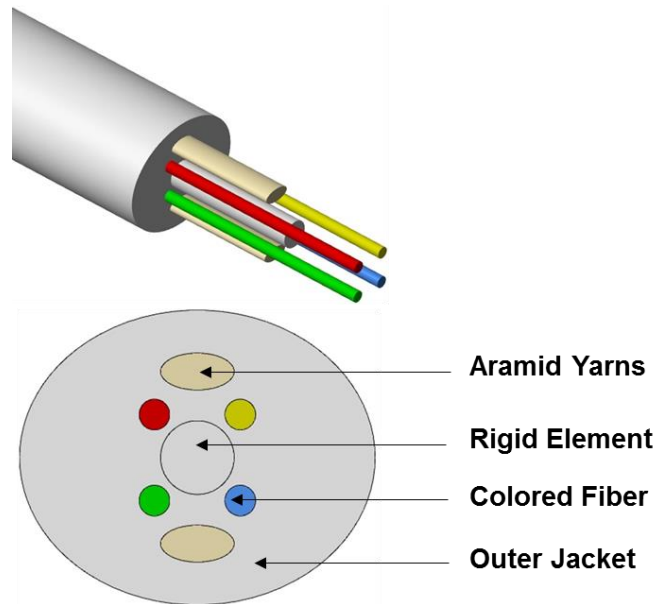

## BrightCore® EasyPull: 2.4x2.9 mm, Article-No. 64591005

### Structure

### Description

This **FTTH BrightCore® pre-connected (4 x LC/APC) indoor cable** (in accordance to IEC 60794) is suited for indoor installations between Building Entry Point (BEP) and Optical Telecommunications Outlet (OTO). It is especially designed to optimize installations by pulling.

This BrightCore® EasyPull cable has high tensile strength by possessing one rigid element made from FRP and additional aramid yarns. The cable contains **4 colored optical fibers**. The cable outer jacket is made from flame retardant LSZH material.