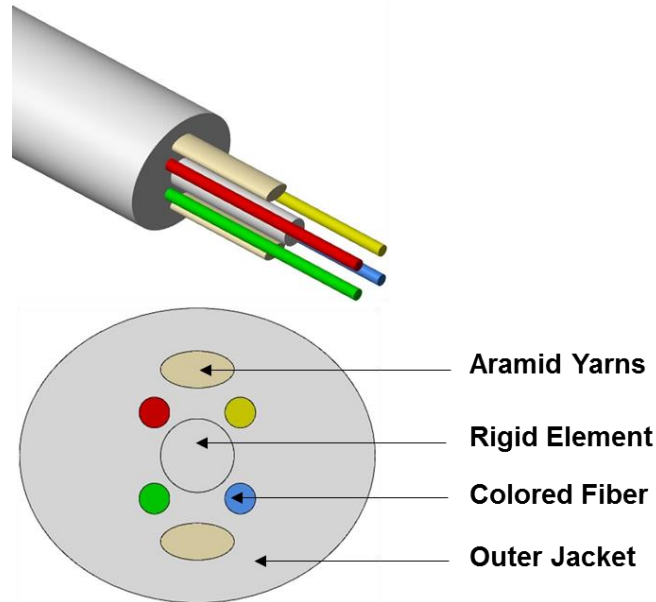

## BrightCore® EasyPull: 2.4x2.9 mm, Article-No. 64591004

### Structure

### Description

This **FTTH BrightCore® pre-connected (4 x LC/APC) indoor cable** (in accordance to IEC 60794) is suited for indoor installations between Building Entry Point (BEP) and Optical Telecommunications Outlet (OTO). It is especially designed to optimize installations by pulling.

This BrightCore® EasyPull cable has high tensile strength by possessing one rigid element made from FRP and additional aramid yarns. The cable contains **4 colored optical fibers**. The cable outer jacket is made from flame retardant LSZH material.